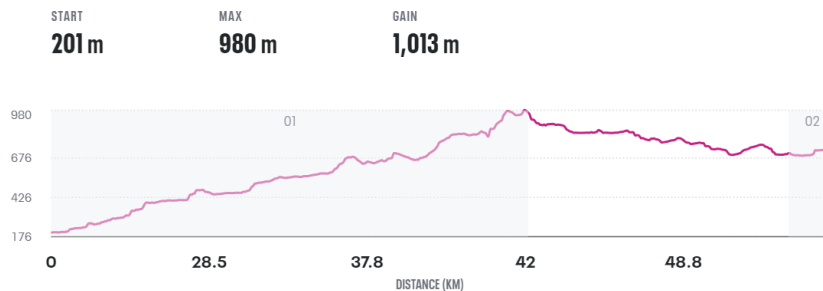

traffic management proudly supported by

Saturday 23 October 2021

The Main Divide (2021 Edition) (\$20)

56km Graded Scratch

Darfield Art Gallery, South Terrace, Darfield

Registrations 9am, Race Start 10am

DUE TO ROADWORKS AT A CULVERT BRIDGE AT THE BASE OF THE VERY FAST DESCENT OF CRAIGIEBURN CUTTING IT IS NOT POSSIBLE TO STAGE THE FULL MAIN DIVIDE THIS YEAR. THE RACE WILL THEREFORE FINISH AT CASTLE HILL VILLAGE (56KM)

<https://www.mapmyride.com/routes/view/4693953733>

KOM/QOM each grade at Porters Pass (41.7km, 980m)

3 Volunteer Marshals plus 1 volunteer course setup

Tail Pilot Vehicles/Driver required for each grade

Enter On-Line, or if no internet access txt to 022 502 6181 by 9am Friday 22 October 2021